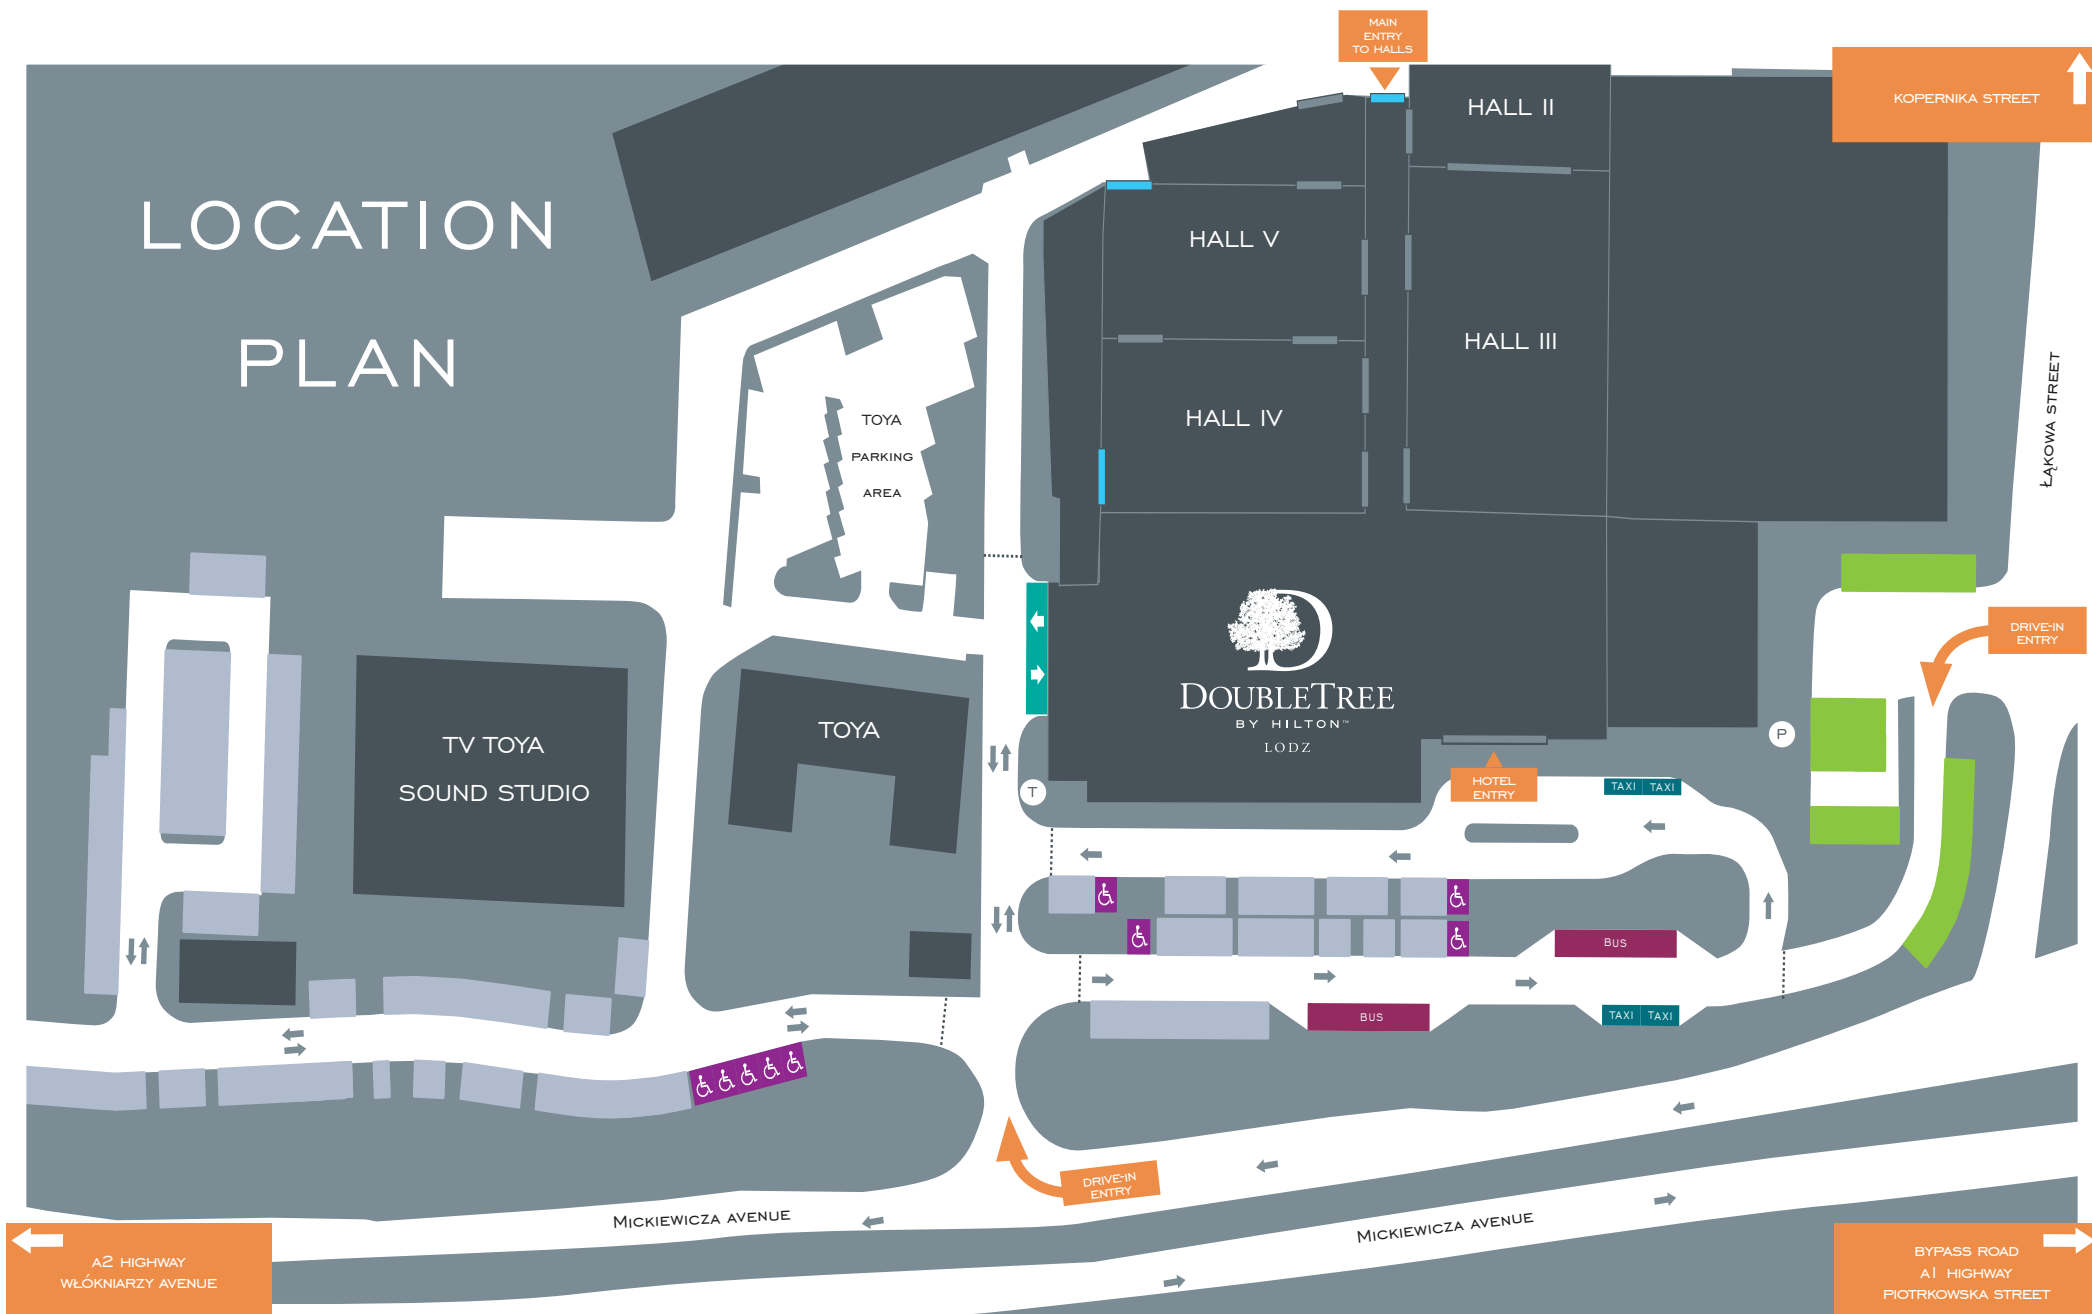

LOCATION PLAN

- T Delivery zone
- P Parking meter
- Parking barrier

- Direction of movement
- Parking spaces
- Parking for the disabled
- Bus parking bay

- Taxi rank
- City parking
- Underground car park

- Entries to halls
- Technical entries to halls